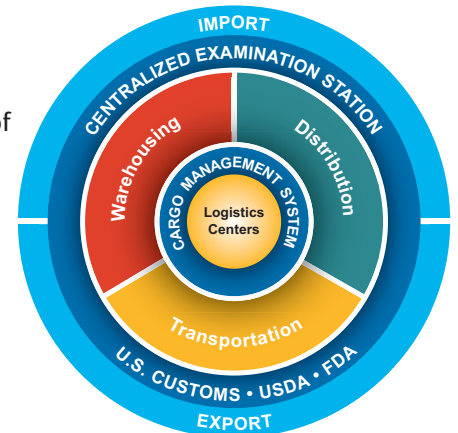

The Price Group is the largest provider of U. S. Customs Centralized Examination Station services in the country.

**"YOUR ONE STOP
IMPORT/EXPORT CARGO
LOGISTICS EXPERTS."**

The Price Group's dedicated CES facilities serve the ports of Los Angeles and Long Beach, offering a wide range of examinations in one convenient, central location. U.S. Customs, USDA and FDA inspectors are stationed on-site.

Our centralized facilities provide clients with benefits such as:

- Faster through-put to clear shipments
- In-house messenger servicing U. S. Customs House, Customs House brokers and customers
- Exclusive cold room examination area maintains integrity of cold chain
- Increased overall efficiency

With inspectors on-premises, the Price Group is able reduce the amount of time it takes for the exam process to be completed.

Services offered at our CES facilities include:

- Trade Compliance Examinations (MET)
- Contraband Examinations (CET)
- Agriculture Exams (CPBa)
- Food and Drug Exams (FDA)
- Fumigation (USDA)
- Agricultural Marketing Service (USDA)

To help our customers with this critical aspect of their import or export business, we offer online tracking of the examination process from initial selection through completion with electronic data interchange (EDI) capability.