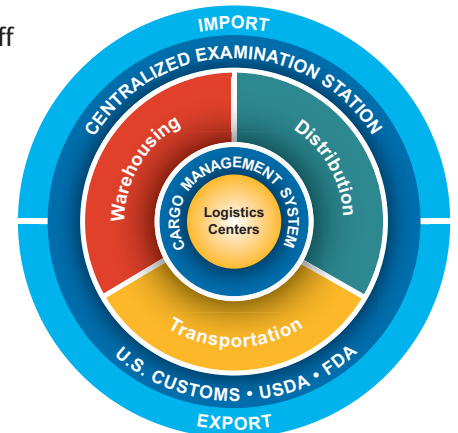

U.S. Customs Bonded Warehousing and Storage

The Price Group provides U.S. Customs bonded warehousing and storage. Our experienced staff will handle your freight in total compliance with all Customs regulations and requirements. When required, bonded manipulations, repackaging and re-labeling are carried out under Customs supervision.